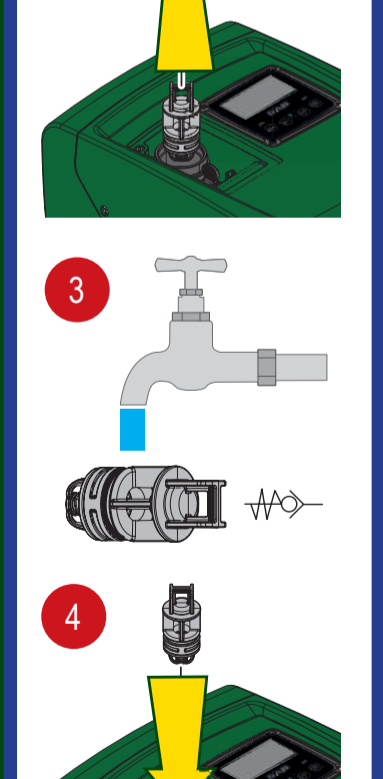

**Correct Installation:** A green 'Y' is shown next to a faucet icon. The DAB control panel displays 'GO' and '1,24 kW' and '2000 rpm' and '3,0 bar'.

**Control Panel Instructions:** A worker is shown holding a red hose. The DAB control panel displays 'Fill the pump' and 'Escape' and 'First priming'. A gauge shows a maximum depth of 5 feet.

### SET POINT

USER MENU			
STATE: GO	RS	2000 rpm	
VP	3,0 bar	VF	90,0 l/min
PO	1,40 kW	C1	4,8 Arms

3'' → MODE + SET =

SETPOINT MENU			
SP	Setpoint pressure		
	<b>3,0 bar</b>		
GO	2000 rpm	3,0 bar	

### PUMP ENABLE / DISABLE

[Up Arrow] + [Down Arrow]

### ANTICYCLING

TECH. ASS. MPAU	
AY	Anti cycling
	0 Disabled
GO	2000 rpm 3,0 bar

MODE + SET + [Up Arrow]

START → STOP → START (with warning)

1. Connect to the bottom of the tank.

2. Tighten the connection with a screwdriver.