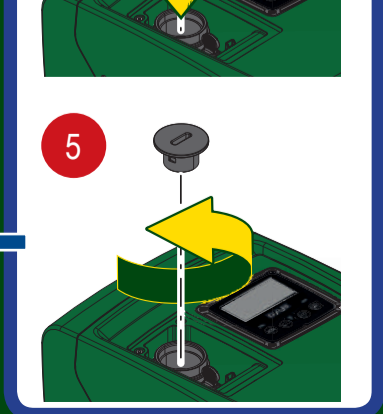

### SET POINT

USER MENU			
STATE: GO	RS	2000 rpm	
VP	3,0 bar	VF	90,0 l/min
PO	1,40 kW	C1	4,8 Arms

3'' → MODE + SET =

SETPOINT MENU			
SP	Setpoint pressure		
	<b>3,0 bar</b>		
GO	2000 rpm	3,0 bar	

### PUMP ENABLE / DISABLE

[Up Arrow] + [Down Arrow]

### ANTICYCLING

TECH. ASS. MPAU	
AY	Anti cycling
	0 Disabled
GO	2000 rpm 3,0 bar

MODE + SET + [Up Arrow]

START → STOP → START (with warning)

1. Connect to the bottom of the tank.

2. Tighten the connection with a screwdriver.