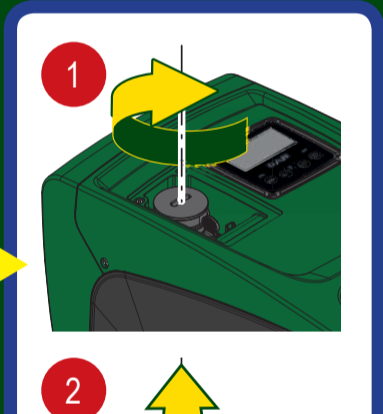

### SET POINT

USER MENU			
STATE: GO	RS	2000 rpm	
VP	3,0 bar	VF	90,0 l/min
PO	1,40 kW	C1	4,8 Arms

3'' → MODE + SET =

SETPOINT MENU			
SP	Setpoint pressure		
	<b>3,0 bar</b>		
GO	2000 rpm	3,0 bar	

### PUMP ENABLE / DISABLE

[Up Arrow] + [Down Arrow]

### ANTICYCLING

TECH. ASS. MPAU	
AY	Anti cycling
	0 Disabled
GO	2000 rpm 3,0 bar

MODE + SET + [Up Arrow]

START → STOP → START (with warning)

1. Connect to the bottom of the tank.

2. Tighten the connection with a screwdriver.