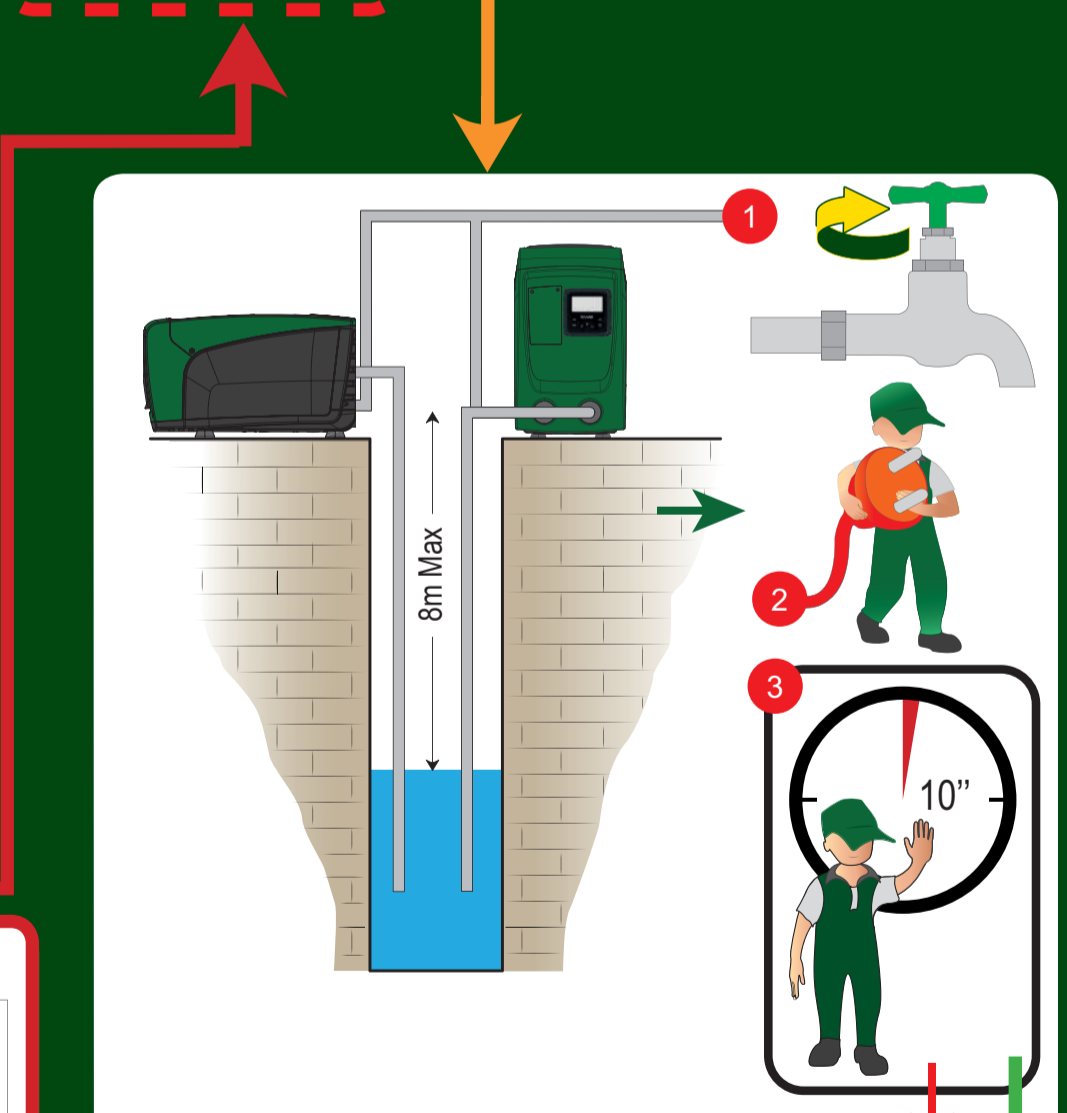

Incorrect Installation: A red 'X' is shown next to a faucet icon. The DAB control panel displays 'FAULT: BL Dry run' and '0,0 bar' and '0,10 kW'.

Correct Installation: A green 'Y' is shown next to a faucet icon. The DAB control panel displays 'GO' and '1,24 kW' and '2000 rpm' and '3,0 bar'.

Control Panel Instructions: A worker is shown holding a red hose. The DAB control panel displays 'Fill the pump' and 'Escape' and 'First priming'. A gauge shows a maximum depth of 5 feet.