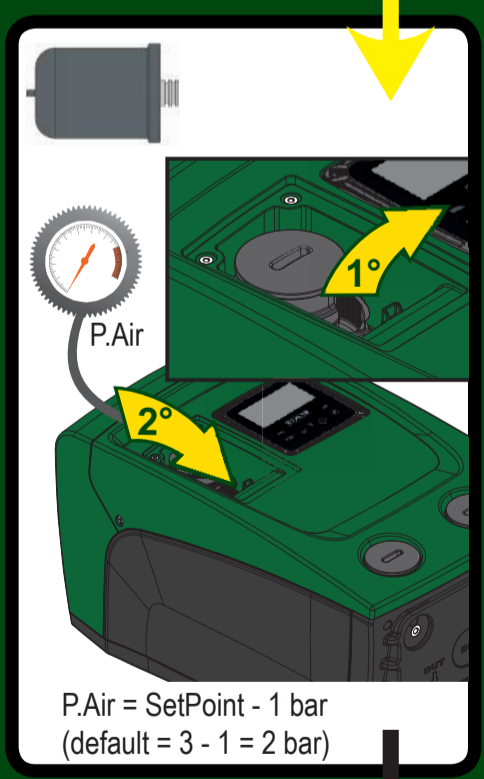

CONTRAST

3'' → 3'''

SET + [Down Arrow]

LANGUAGE

MODE x3

BACKLIGHT

MODE x3

SET POINT

USER MENU			
STATE: GO	RS	2000 rpm	
VP	3,0 bar	VF	90,0 l/min
PO	1,40 kW	C1	4,8 Arms

3'' → MODE + SET =

SETPOINT MENU			
SP	Setpoint pressure		
	3,0 bar		
GO	2000 rpm	3,0 bar	

PUMP ENABLE / DISABLE

[Up Arrow] + [Down Arrow]

ANTICYCLING

TECH. ASS. MPAU	
AY	Anti cycling
	0 Disabled
GO	2000 rpm 3,0 bar

MODE + SET + [Up Arrow]

START → STOP → START (with warning)

1. Connect to the bottom of the tank.

2. Tighten the connection with a screwdriver.

3. Tighten the connection with pliers.

4. Tighten the connection with a screwdriver.

40°C Max

4°C Min

50°C Max (Warning)

0°C Min (Warning)

www.dabpumps.com