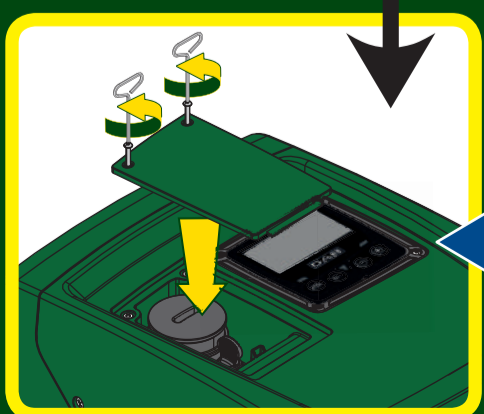

CONTRAST

3'' → 3'''

SET + [Down Arrow]

LANGUAGE

MODE x3

BACKLIGHT

MODE x3

SET POINT

USER MENU			
STATE: GO	RS	2000 rpm	
VP	3,0 bar	VF	90,0 l/min
PO	1,40 kW	C1	4,8 Arms

3'' → MODE + SET =

SETPOINT MENU			
SP	Setpoint pressure		
	3,0 bar		
GO	2000 rpm	3,0 bar	

PUMP ENABLE / DISABLE

[Up Arrow] + [Down Arrow]

ANTICYCLING

TECH. ASS. MPAU	
AY	Anti cycling
	0 Disabled
GO	2000 rpm 3,0 bar

MODE + SET + [Up Arrow]

START → STOP → START (with warning)

1. Connect to the bottom of the tank.

2. Tighten the connection with a screwdriver.

3. Tighten the connection with pliers.

4. Tighten the connection with a screwdriver.

40°C Max

4°C Min

50°C Max (Warning)

0°C Min (Warning)

www.dabpumps.com