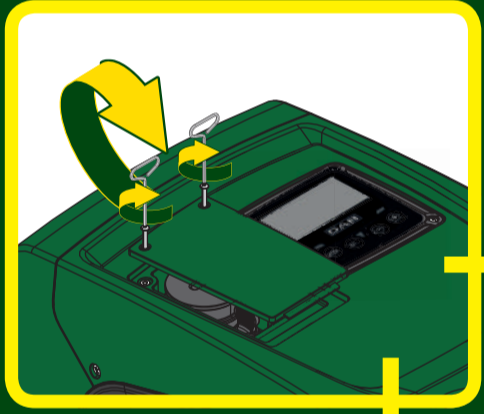

CONTRAST

3'' → 3'''

SET + [Down Arrow]

LANGUAGE

MODE x3

BACKLIGHT

MODE x3

SET POINT

USER MENU			
STATE: GO	RS	2000 rpm	
VP	3,0 bar	VF	90,0 l/min
PO	1,40 kW	C1	4,8 Arms

3'' → MODE + SET =

SETPOINT MENU			
SP	Setpoint pressure		
	3,0 bar		
GO	2000 rpm	3,0 bar	

PUMP ENABLE / DISABLE

[Up Arrow] + [Down Arrow]

ANTICYCLING

TECH. ASS. MPAU	
AY	Anti cycling
	0 Disabled
GO	2000 rpm 3,0 bar

MODE + SET + [Up Arrow]

START → STOP → START (with warning)

1. Connect to the bottom of the tank.

2. Tighten the connection with a screwdriver.

3. Tighten the connection with pliers.

4. Tighten the connection with a screwdriver.

40°C Max

4°C Min

50°C Max (Warning)

0°C Min (Warning)

www.dabpumps.com