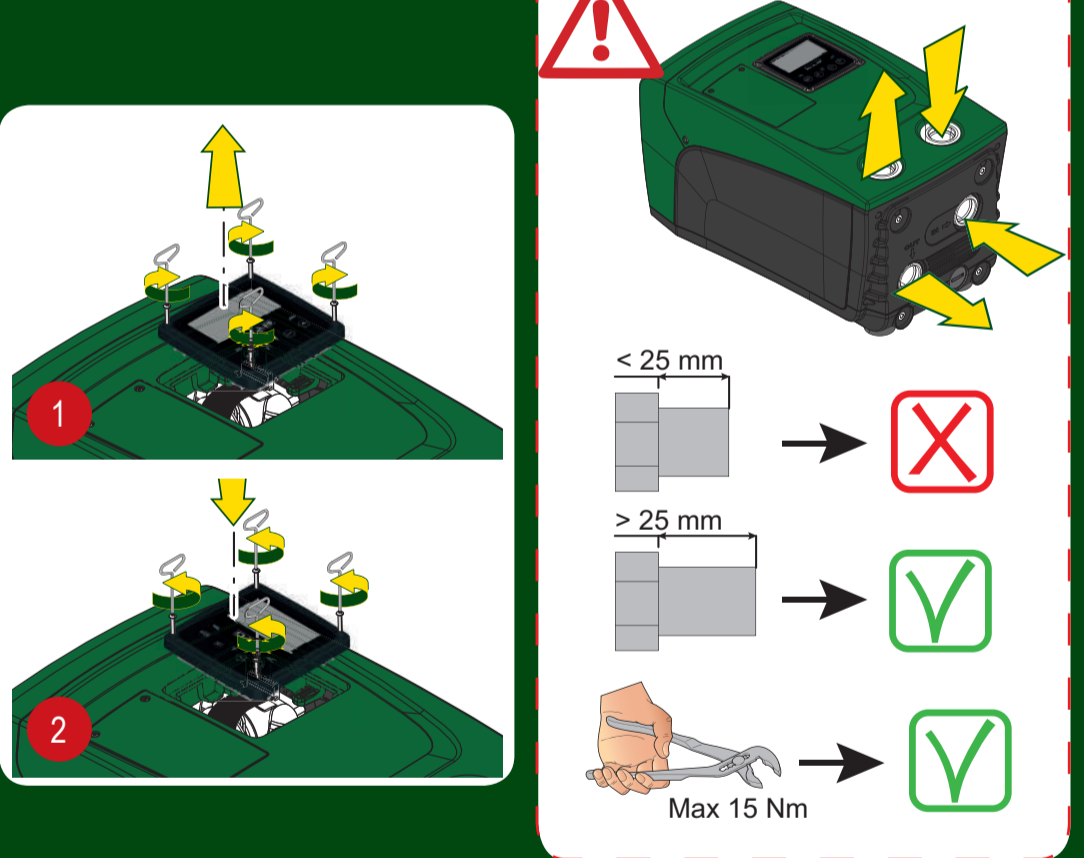

Incorrect Installation: A red 'X' is shown next to a faucet icon. The DAB control panel displays 'FAULT: BL Dry run' and '0,0 bar' and '0,10 kW'.

Correct Installation: A green 'Y' is shown next to a faucet icon. The DAB control panel displays 'GO' and '1,24 kW' and '2000 rpm' and '3,0 bar'.

Control Panel Instructions: A worker is shown holding a red hose. The DAB control panel displays 'Fill the pump' and 'Escape' and 'First priming'. A gauge shows a maximum depth of 5 feet.